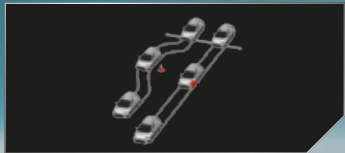

ANTI LOCK BRAKING SYSTEM (ABS) + ELECTRONIC BRAKING DISTRIBUTION (EBD) + BRAKE ASSIST (BA) (All Type)
Ensure maximum braking safety.