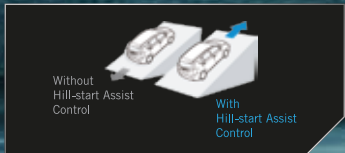

HILL-START ASSIST (HSA) (All Type)
Prevents vehicle from rolling back on steep hills.