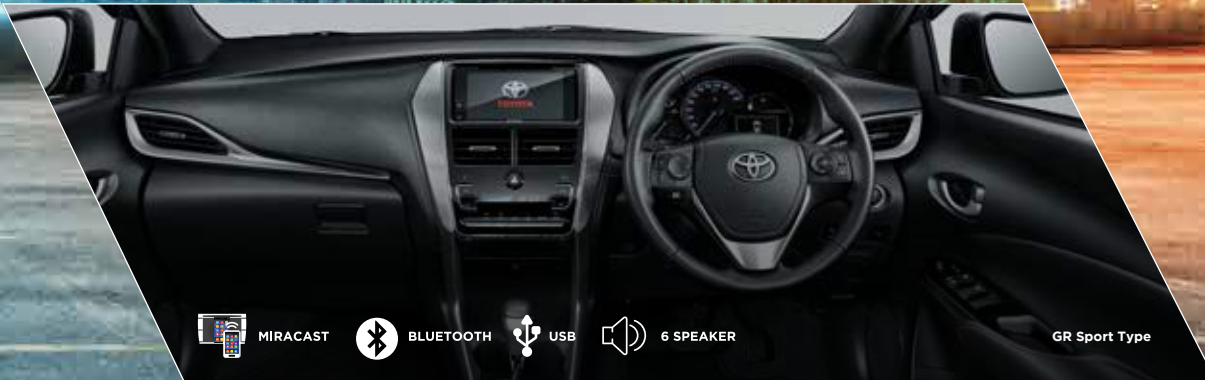

G TYPE

BREAKTHROUGH TECHNOLOGY

KICK START YOUR HEART RIGHT FROM THE START

GR Sport Type

SPORTY INTERIOR DESIGN WITH NEW ADVANCED INFOTAINMENT SYSTEM (GR Sport Type)
Feel the good vibration of an advanced audio rack.