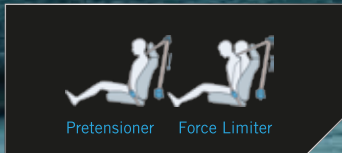

3-POINT SEAT BELT WITH PRETENSIONER & FORCE LIMITER (DRIVER & PASSENGER) (All Type)
Enhance the excellence of occupant restraint performance.